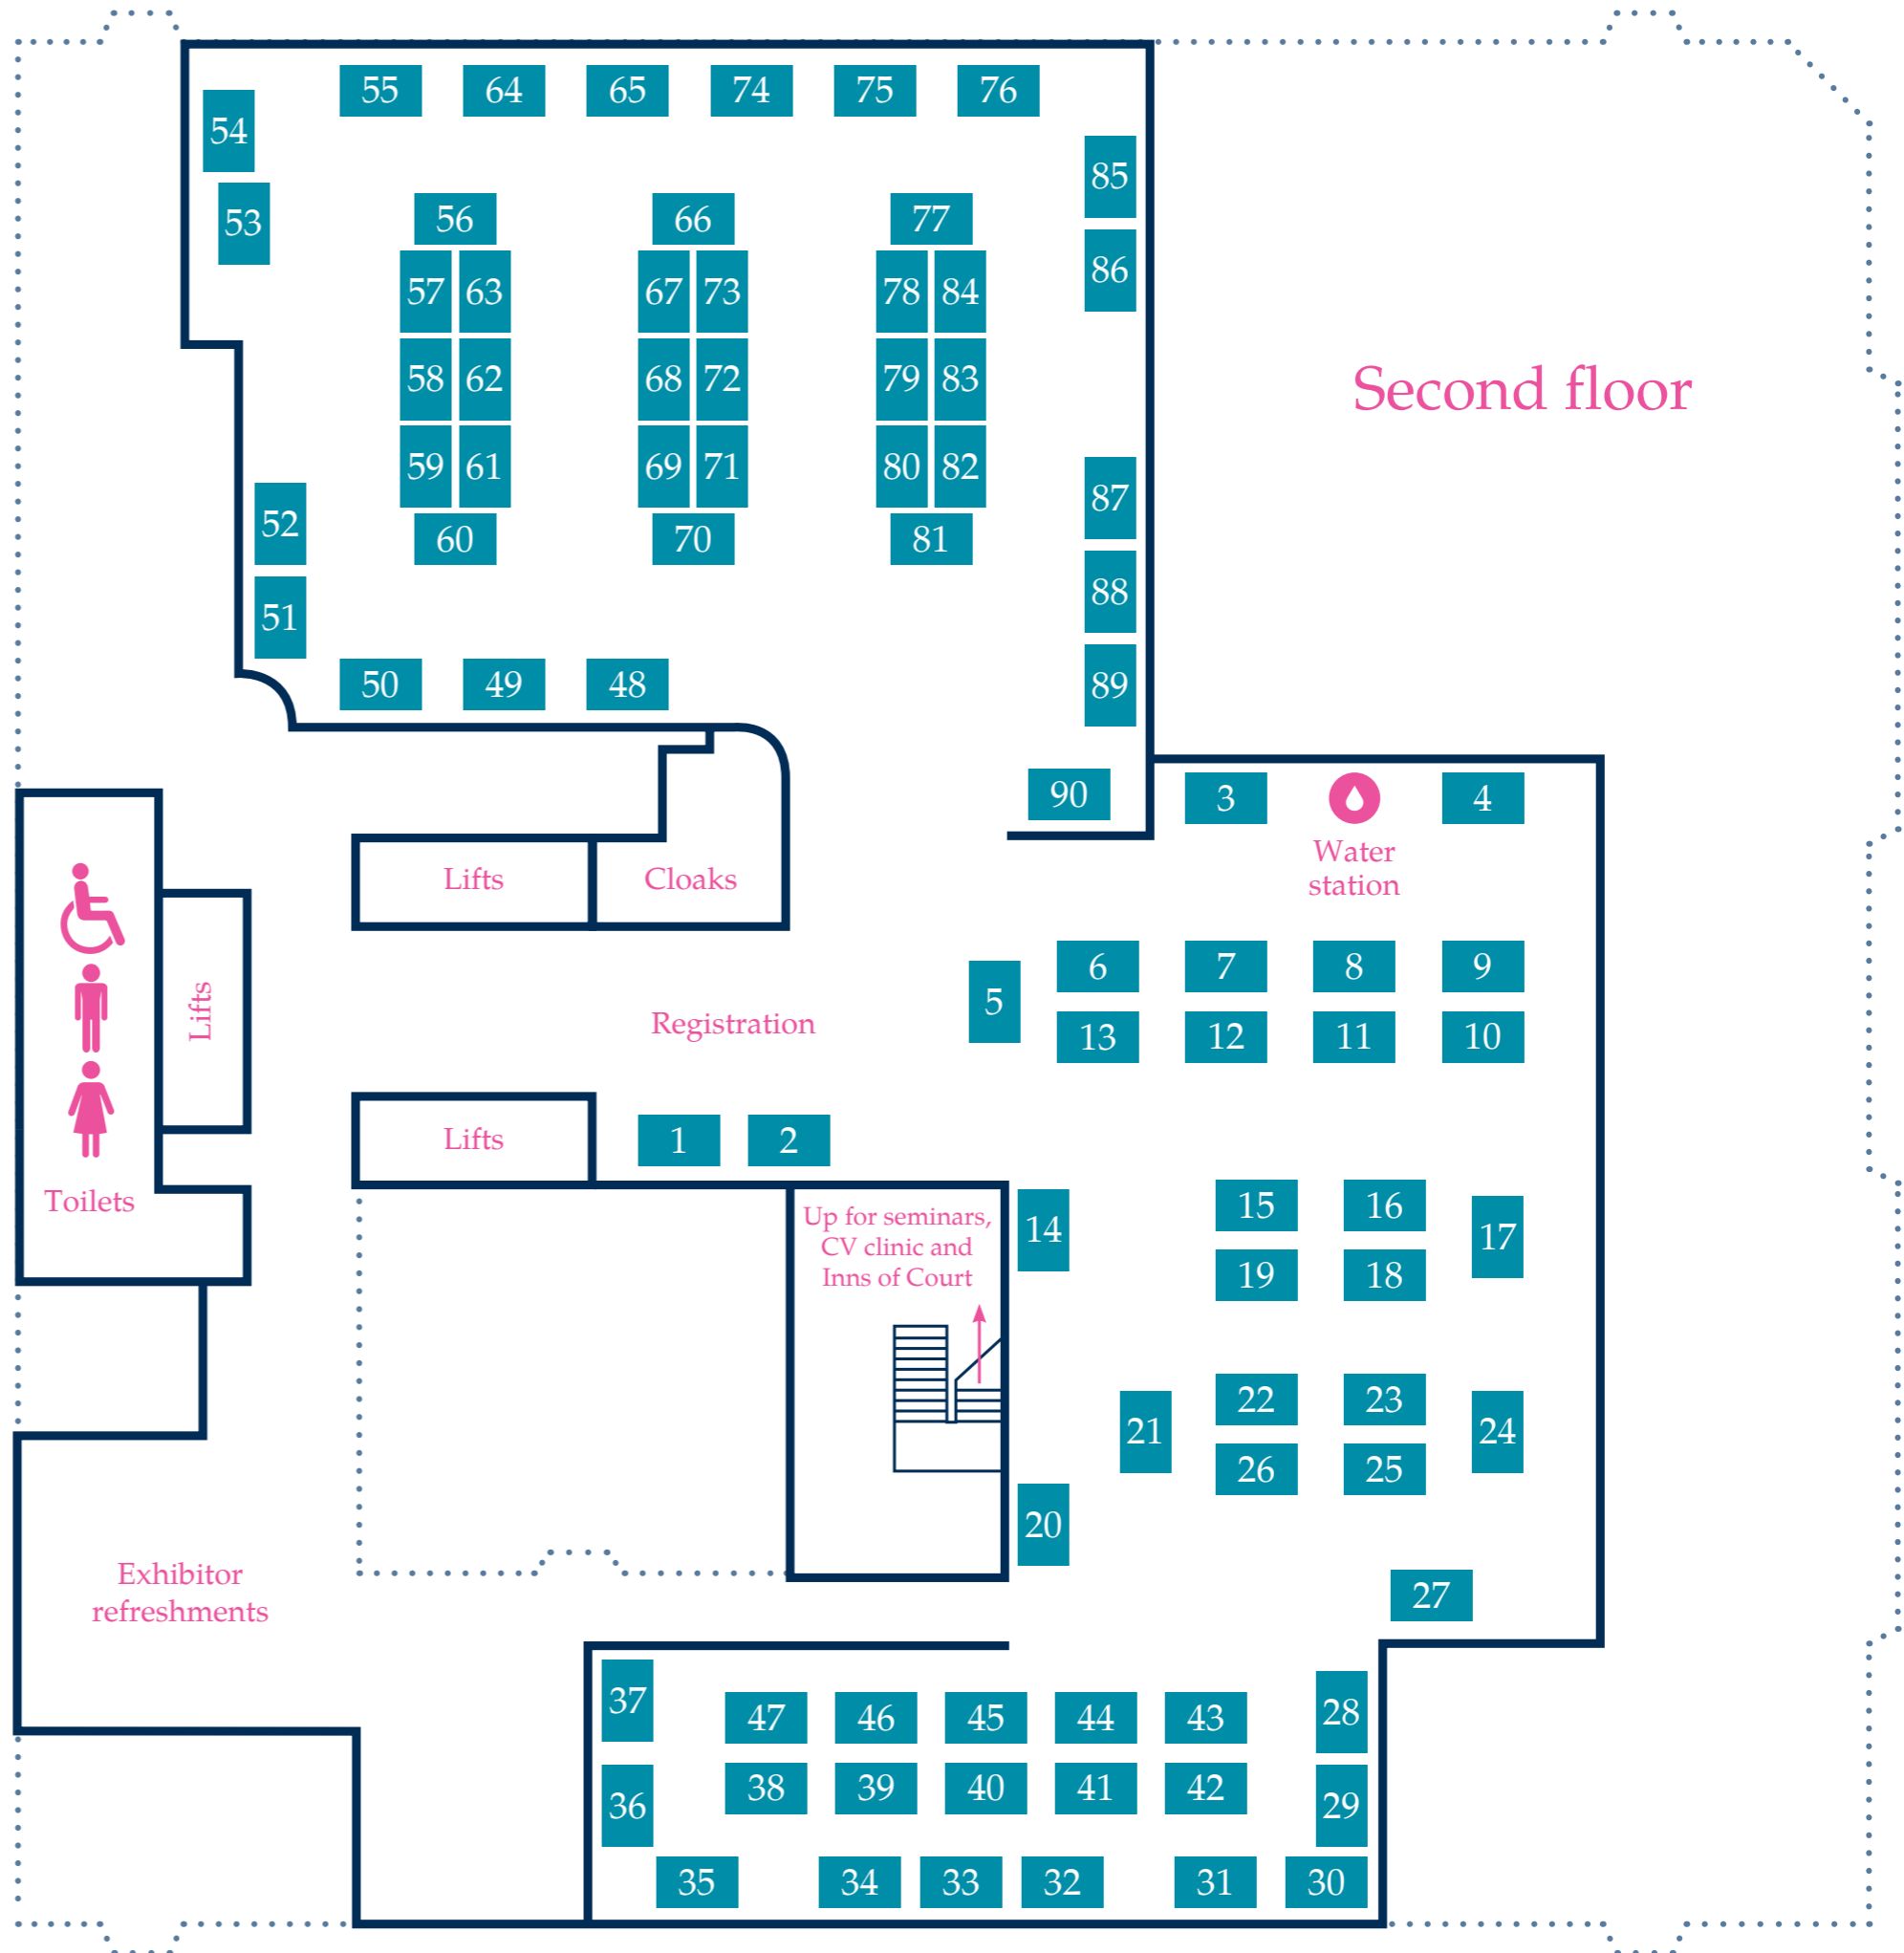

13:00 - 13:45 – Funding and Support

14:15 - 15:00 – How to Get Pupillage

Inns of Court exhibition stands

EXHIBITOR LIST

1	Registration	31	1 High Pavement	61	9 Stone Buildings
2	Help desk	32	Crucible	62	3-4 South Square
3	1 Crown Office Row	33	ICCA	63	Radcliffe Chambers
4	Matrix Chambers	34	Nottingham Law School	64	The 36 Group
5	Old Square Chambers	35	The City Law School	65	One Essex Court
6	Employment Law Bar Association	36	Cardiff University	66	Ten Old Square
7	12 King's Bench Walk (12KBW)	37	BPP University Law School	67	Wilberforce Chambers
8	Temple Garden Chambers	38	Red Lion Chambers	68	5 Stone Buildings
9	Nursery and Midwifery Council	39	9 Bedford Row	69	3 Verulam Buildings (3VB)
10	3PB Barristers (3 Paper Buildings)	40	2 Bedford Row	70	Monckton Chambers
11	Trinity Chambers	41	Two Harcourt Buildings	71	4 Pump Court
12	Becket Chambers	42	Mountford Chambers	72	Government Legal Department
13	Harcourt Chambers	43	Fraser Chambers	73	Henderson Chambers
14	Family Law Bar Association	44	QEB Hollis Whiteman	74	Essex Court Chambers
15	1 Hare Court	45	25 Bedford Row	75	Farrar's Building
16	1KBW	46	2 Hare Court	76	Outer Temple
17	29 Bedford Row	47	15 New Bridge Street	77	Landmark Chambers
18	4 Paper Buildings	48	Chancery Bar Association	78	Kings Chambers
19	New Court Chambers	49	Commercial Bar Association	79	Blackstone Chambers
20	Guildford Chambers	50	Atkin Chambers	80	Ropewalk Chambers
21	Devon Chambers	51	Gray's Inn Tax Chambers	81	Goldsmith Chambers
22	2 Dr Johnson's Buildings	52	Pump Court Tax Chambers	82	5 Essex Court
23	KBG Chambers	53	4 Stone Buildings	83	Devereux Chambers
24	The 36 Group	54	Maitland Chambers	84	Stour Chambers
25	7 Bedford Row	55	Serle Court	85	Guildhall Chambers
26	St Pauls Chambers	56	Five Paper	86	St John's Chambers
27	St John's Buildings	57	XXIV Old Buildings	87	Crown Office Chambers
28	5 Pump Court	58	7 King's Bench Walk (7 KBW)	88	11KBW
29	Lincoln House Chambers	59	Keating Chambers	89	LPC Law
30	5 Paper Buildings (5PB)	60	Tanfield Chambers	90	Young Barristers' Committee